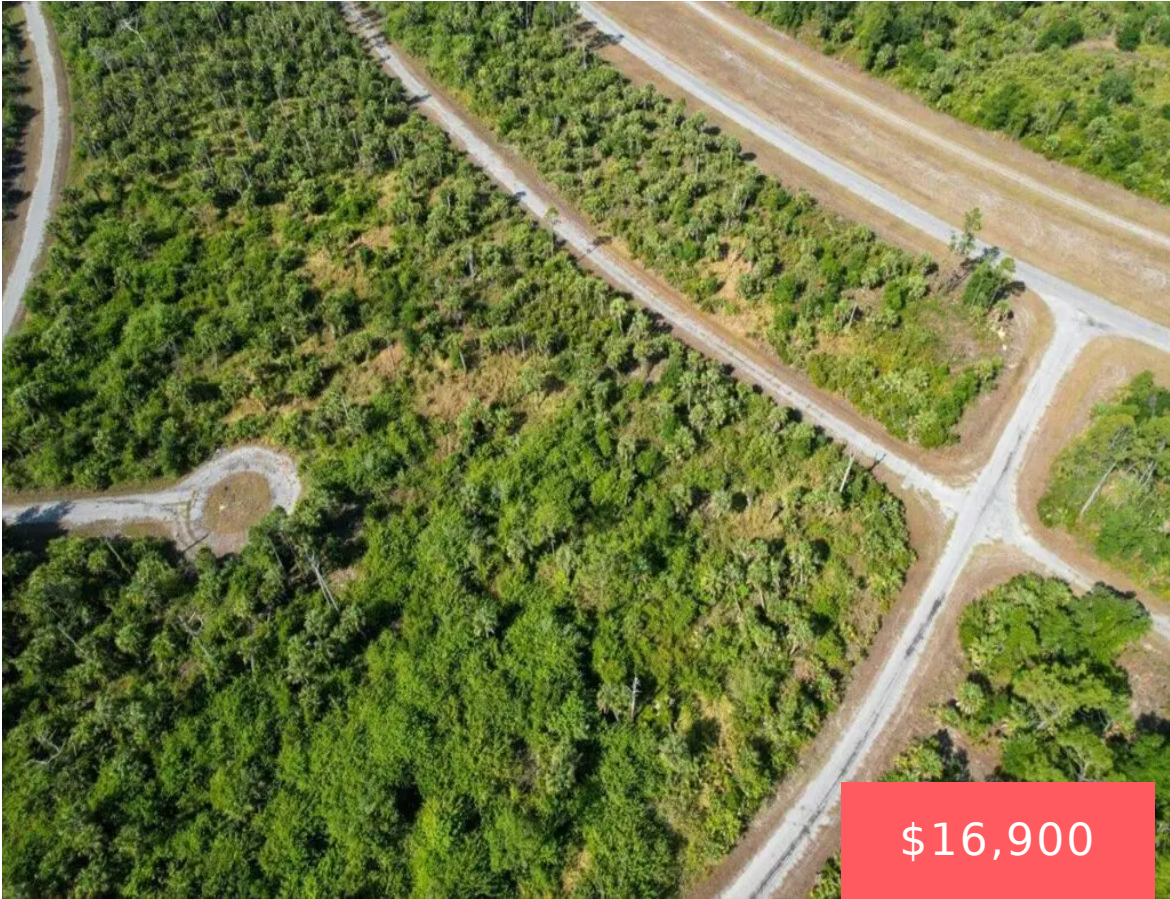

ULTIMATE OUTDOOR EXPERIENCE LOCATION! 0.23-ACRE IN SARASOTA COUNTY, FLORIDA

<https://landsellers.net>

Spiral Ln, North Port, FL 34288, USA

\$16,900

Your Perfect Outdoor Adventure Spot! Hey outdoor lovers! Check out this awesome 0.23-acre lot in North Port, Sarasota County, FL for \$350 down and \$249 per month. It's perfect for anyone who loves being outside. Cool Parks and Trails: North Port has amazing parks and trails where you can hike, bike, and explore nature. Enjoy [...]

Annual Taxes: \$382.03

External Weblink:

<https://wesellland.org/land-for-sale-saratosa-county-florida-1127227516>

Type: Land For Sell

Access: Paved Road

Lot size, acres:
0.23 acres

APN#:
1127227516

Date added:
Added 2 years ago