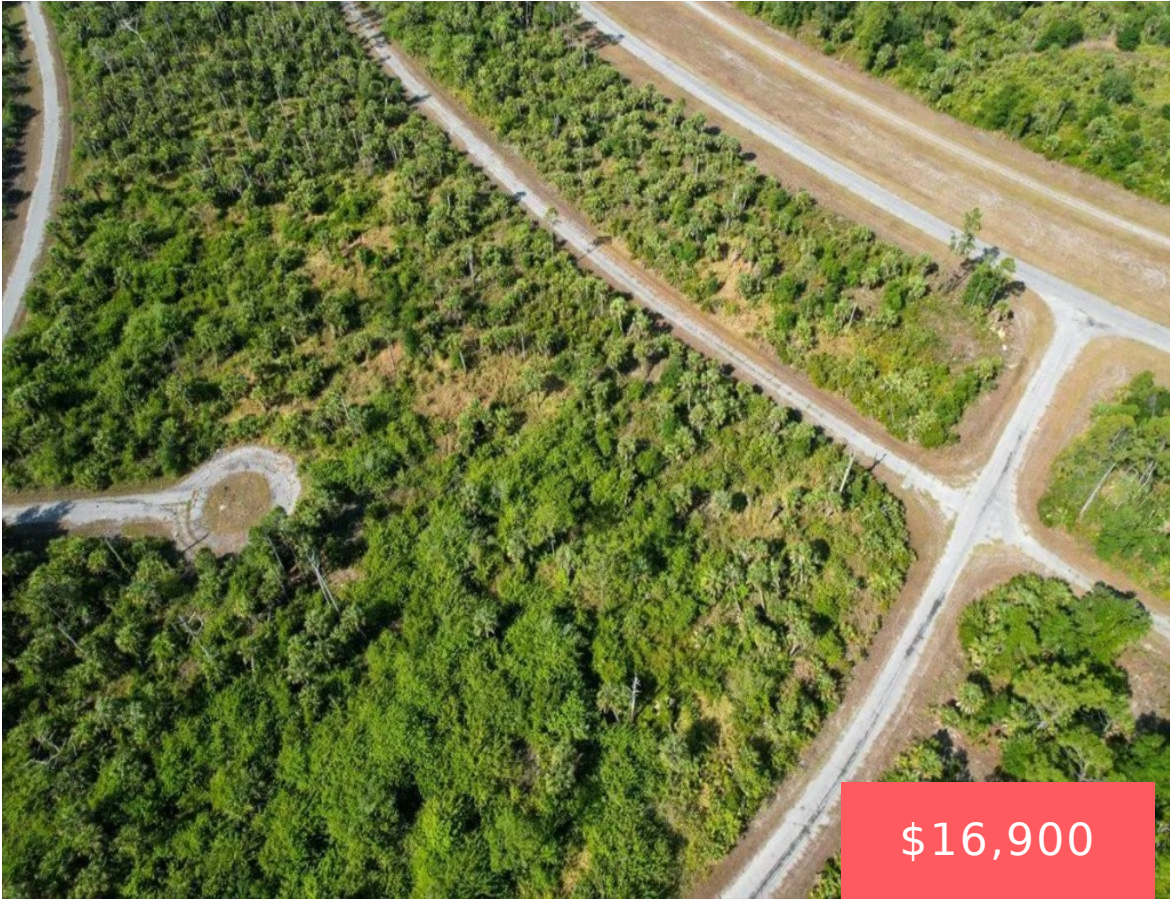

# ULTIMATE OUTDOOR EXPERIENCE LOCATION! 0.23-ACRE IN SARASOTA COUNTY, FLORIDA

<https://landsellers.net>

Spiral Ln, North Port, FL 34288, USA

\$16,900

Your Perfect Outdoor Adventure Spot! Hey outdoor lovers! Check out this awesome 0.23-acre lot in North Port, Sarasota County, FL for \$350 down and \$249 per month. It's perfect for anyone who loves being outside. Cool Parks and Trails: North Port has amazing parks and trails where you can hike, bike, and explore nature. Enjoy [...]

**Type:** Land For Sell

**Access:** Paved Road

**Lot size, acres:** 0.23 acres

**APN#:** 1127227516

**Date added:** Added 3 months ago

**Call us now**

Email: [Support@LandSellers.net](mailto:Support@LandSellers.net)