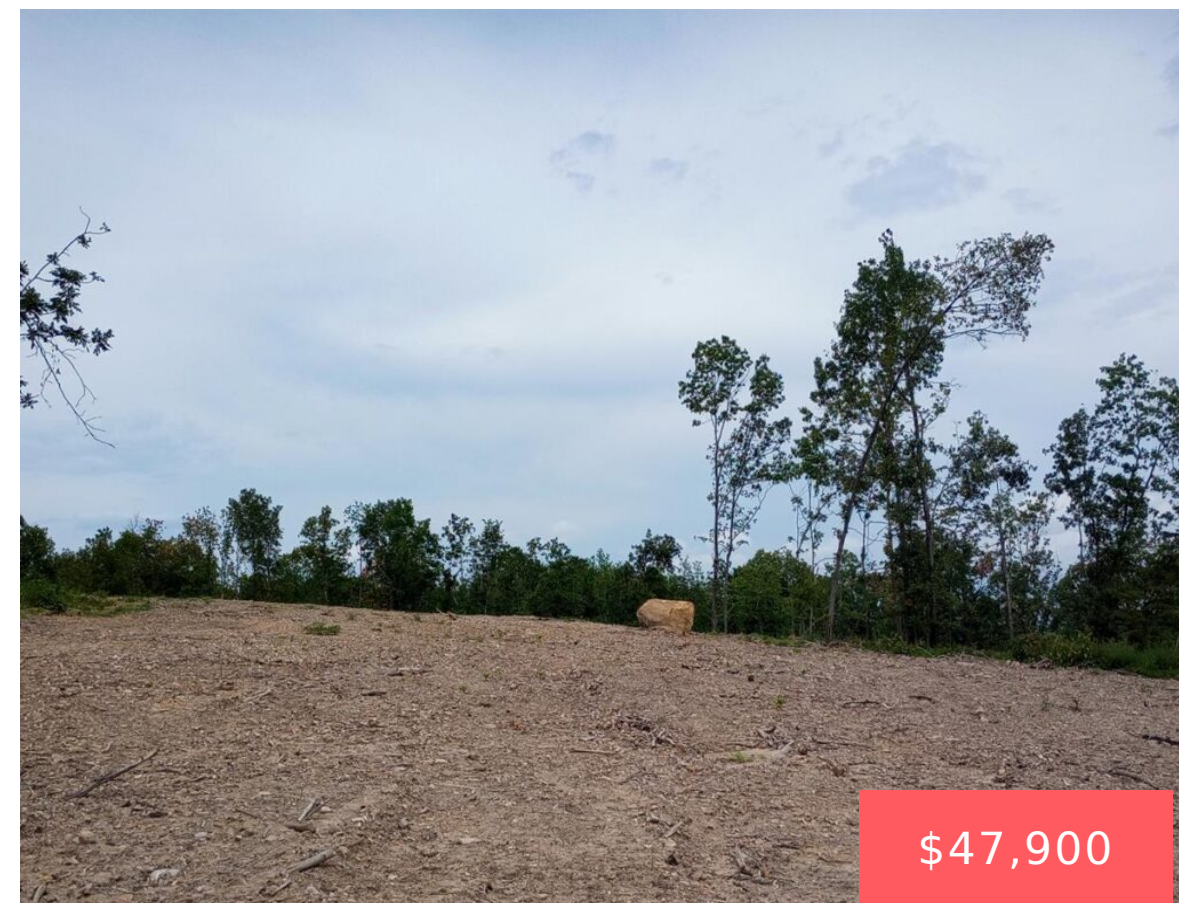

TOP OF THE RIDGE HOME SITE

<https://landsellers.net>

Willow Springs, MO
65793, USA

10 Land Description From this top of the ridge home site, you can see to infinity and beyond. The sizeable open clearing is ready for your landscaping touches. The easterly slope of the home site makes it perfect for building either a house with a walkout basement or an earth-contact home. The remainder of the [...]

Lot size, acres: 8.40 acres

External Weblink: <https://homesteadcrossing.com/>

Utilities & Services: Electricity

Date added: Added 2 years ago

Call us now

Email: Support@LandSellers.net