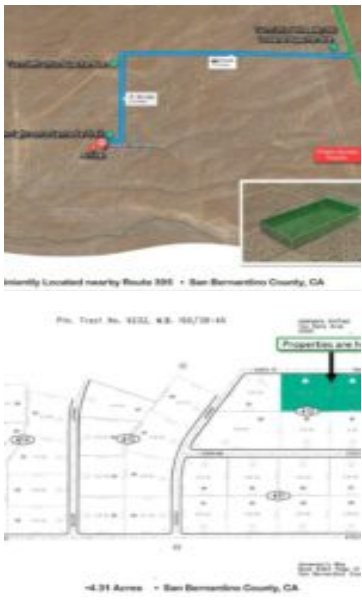

Follow GPS Coordinates:
 34.798856, -117.509749
 34.798847, -117.508715

PROPERTY DIMENSIONS

• 4.31 Acres • San Bernardino County, CA

\$10,000

Spacious 4.31-Acre Lot for Sale in San Bernardino County, CA - Only \$10,000!
 Discover this prime 4.31-acre parcel of land in San Bernardino County, California, offered at an incredible price of \$10,000. Located conveniently near Route 395, this property provides easy access to nearby cities, major highways, and scenic outdoor attractions. Whether you're looking to [...]

- Land For Sell
- Vacant Land
- Active

Primelandinvestments.com

Basics Information

Call us now

Email: Support@LandSellers.net

Category: Vacant Land **Type:** Land For Sell

Status: Active **Lot size, acres:** 4.31 acres