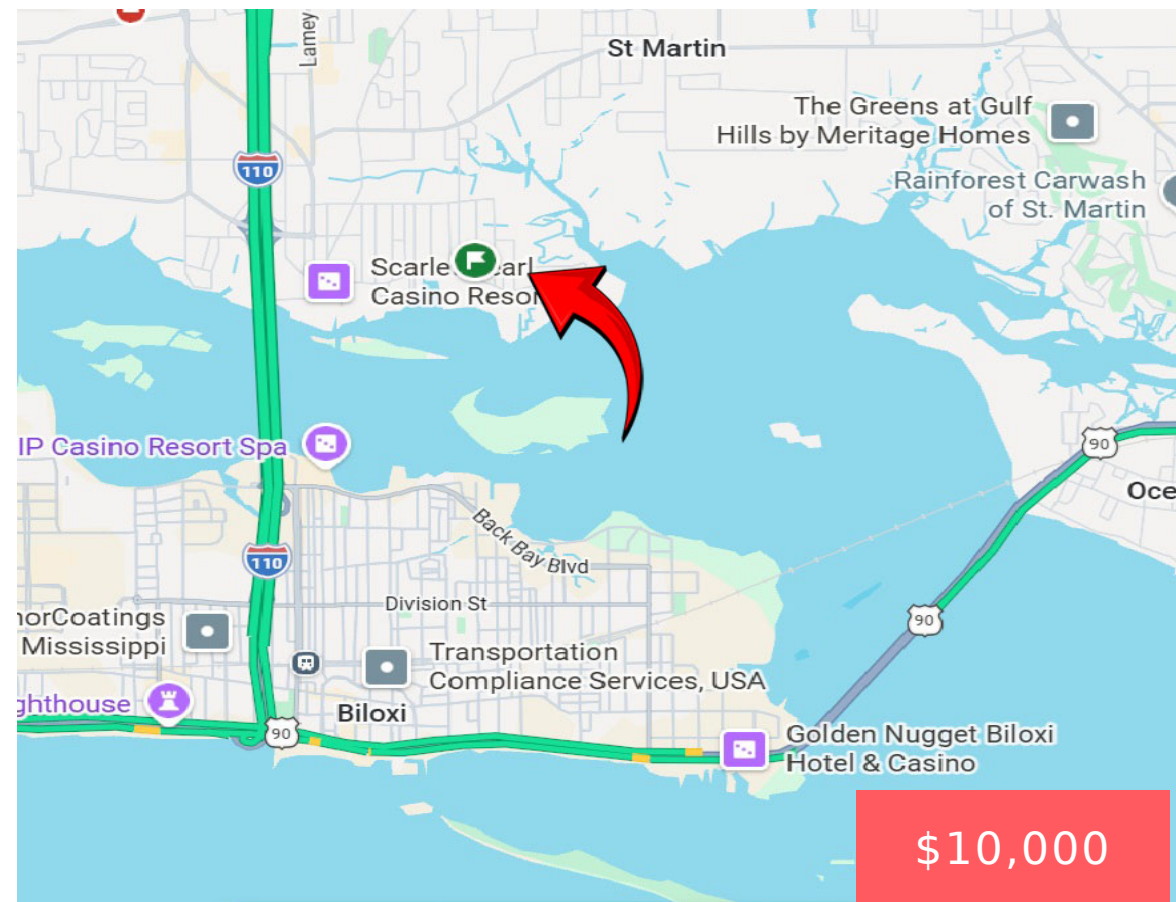

5921 M and L Rd,
Biloxi, MS 39532,
USA

PRIME LOT IN THE HEART OF BILOXI!

<https://landsellers.net>

\$10,000

Build your dream home or vacation getaway on this spacious, level lot perfectly positioned for coastal living. Property Highlights: Size: 9,600 Square Feet (50' X 192') Status: Vacant wooded lot. Ownership: Clear title in hand—ready for a smooth and fast closing. Location, Location, Location! Whether you are an avid fisherman or looking for world-class entertainment, [...]