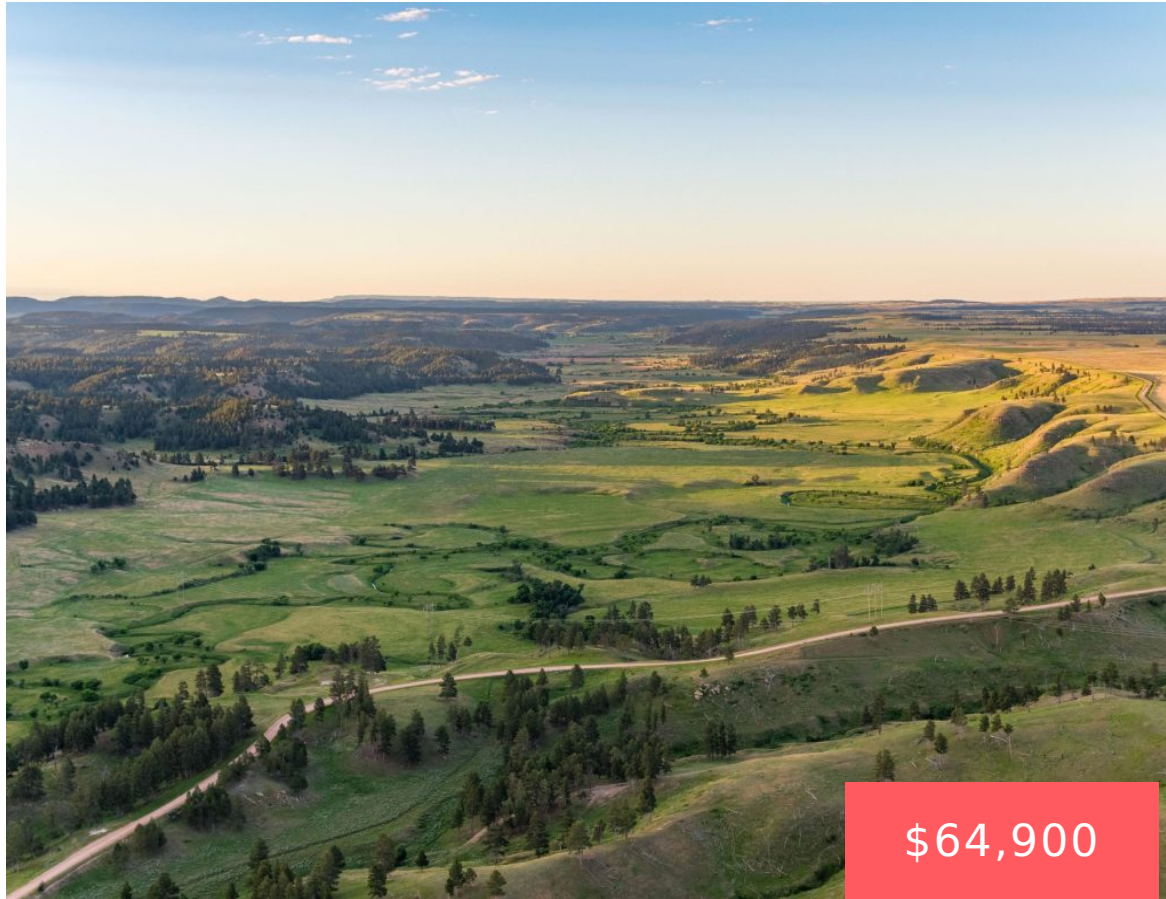

1688 Inyan Kara
Creek Rd,
Sundance, WY
82729, USA

OLD SUNDANCE RANCH

<https://landsellers.net>

About This Property Old Sundance Ranch is 29,060 deeded acres located west of Sundance, Wyoming. The ranch has historic improvements and offers excellent haying and grazing opportunities. Inyan Kara Creek runs through the property, offering excellent habitat and livestock water. This area of Wyoming is known for its beauty and recreation. Land The east side [...]

<https://www.haydenoutdoors.com/land-for-sale/old-sundance-ranch/>

Type: Land For Sell

Lot size, acres: 33.934
acres

Date added:
Added 2
months ago

Call us now

Email: Support@LandSellers.net