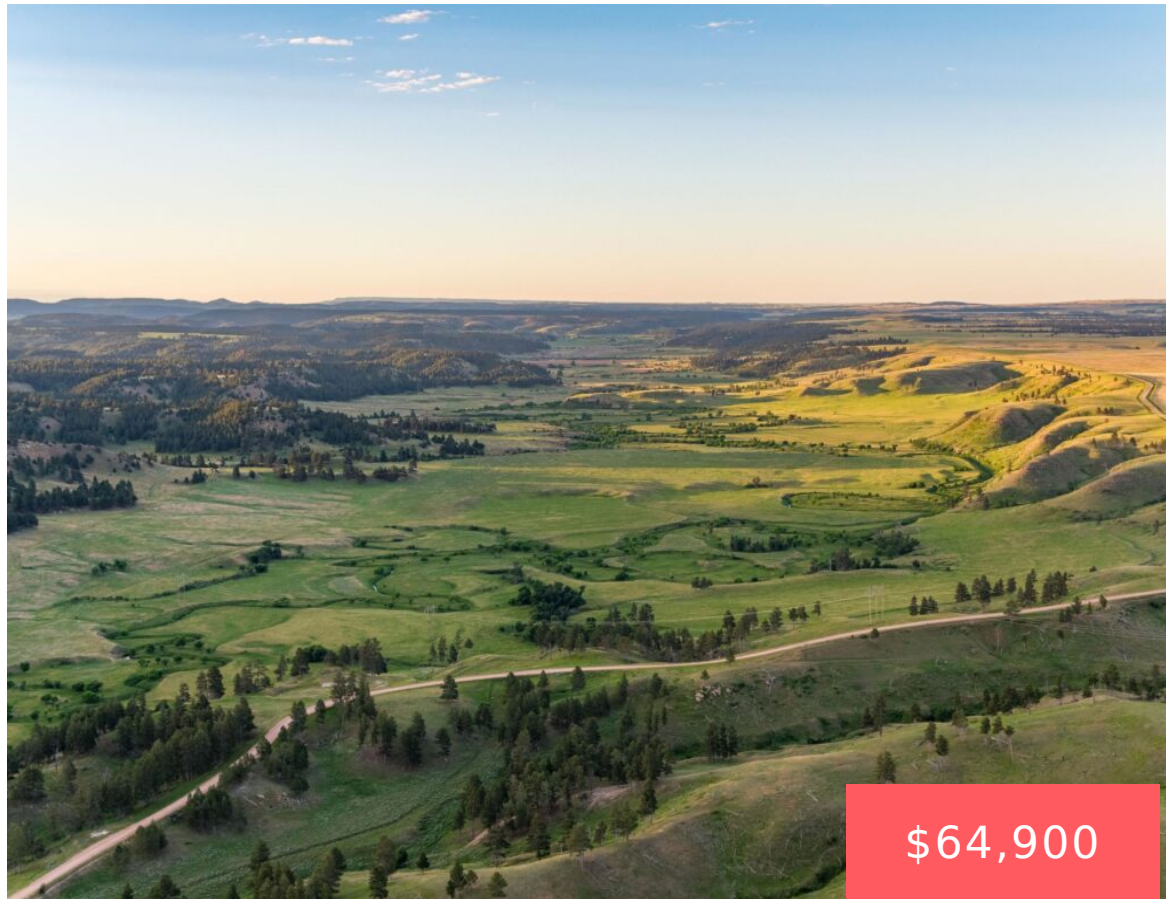

1688 Inyan Kara
Creek Rd,
Sundance, WY
82729, USA

OLD SUNDANCE RANCH

<https://landsellers.net>

\$64,900

- Land For Sell
- Vacant Land
- Active

About This Property Old Sundance Ranch is 29,060 deeded acres located west of Sundance, Wyoming. The ranch has historic improvements and offers excellent haying and grazing opportunities. Inyan Kara Creek runs through the property, offering excellent habitat and livestock water. This area of Wyoming is known for its beauty and recreation. Land The east side [...]

Type: Land For Sell

Lot size, acres: 33.934
acres

Date added:
Added 2 years ago

Call us now

Email: Support@LandSellers.net