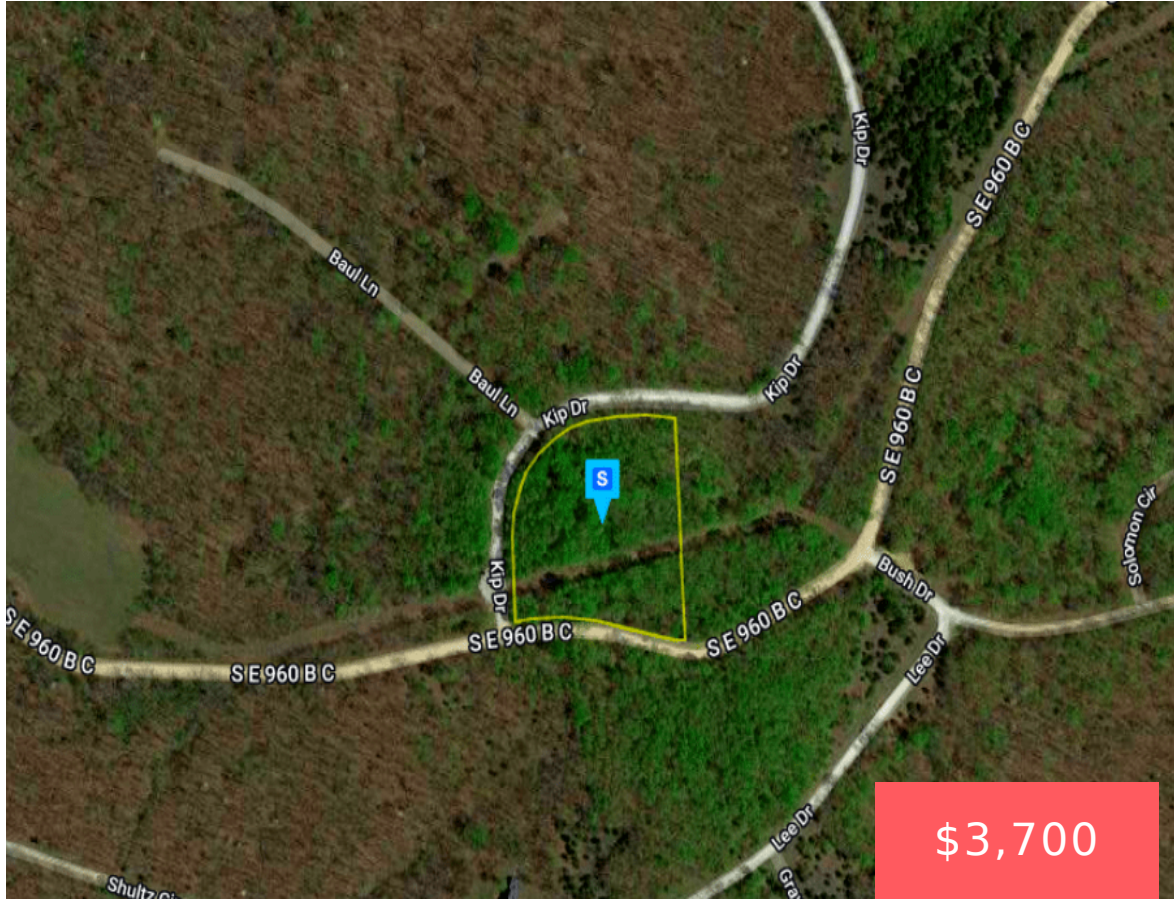

AMAZING 3 ACRES PIECE OF LOT IN BENTON COUNTY MO FOR JUST \$3,700!

<https://landsellers.net>

6R5V+6X Hastain,
MO, USA

Financing Available

\$7,000 DOWN	\$3,900 Cash
\$2,000 Down Payment	\$7,000 Market Value
\$156 Per Month	
36 Months	

(877) 505-5007
WWW.MrLandSeller.com

Property information: APN#: 168128000001027000 State: Missouri County: Benton Lot size: 3 Acres Zip Code: 65326 Covenants and Restrictions: Click Here to Read Link 1 , Link 2 Zoning: single family with a minimum of 1000 sq ft Electricity: Available on Street Road Access: Yes

External Weblink: <https://mrlandseller.com/P/323423/>

Date added: Added 2 months ago

Type: Land For Sell

Access: Paved Road

Lot size, acres: 2 acres

APN#: 168128000001027000

Utilities & Services: Electricity