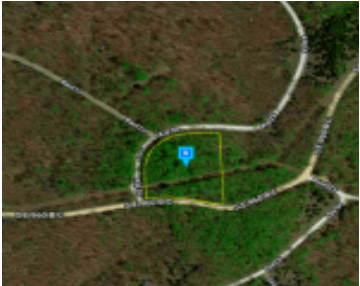

AMAZING 3 ACRES PIECE OF LOT IN BENTON COUNTY MO FOR JUST \$3,700!

<https://landsellers.net>

6R5V+6X Hastain,
MO, USA

Financing Available

\$7,000 DOWN	\$3,900 Cash
\$2,000 Down Payment	\$7,000 Market Value
\$156 Per Month	
36 Months	

(877) 505-5007
WWW.MrLandSeller.com

Property information: APN#: 168128000001027000 State: Missouri County: Benton Lot size: 3 Acres Zip Code: 65326 Covenants and Restrictions: Click Here to Read Link 1 , Link 2 Zoning: single family with a minimum of 1000 sq ft Electricity: Available on Street Road Access: Yes

External Weblink: <https://mrlandseller.com/P/323423/>

Date added: Added 2 months ago

Type: Land For Sell

Access: Paved Road

Lot size, acres: 2 acres

APN#: 168128000001027000

Utilities & Services: Electricity