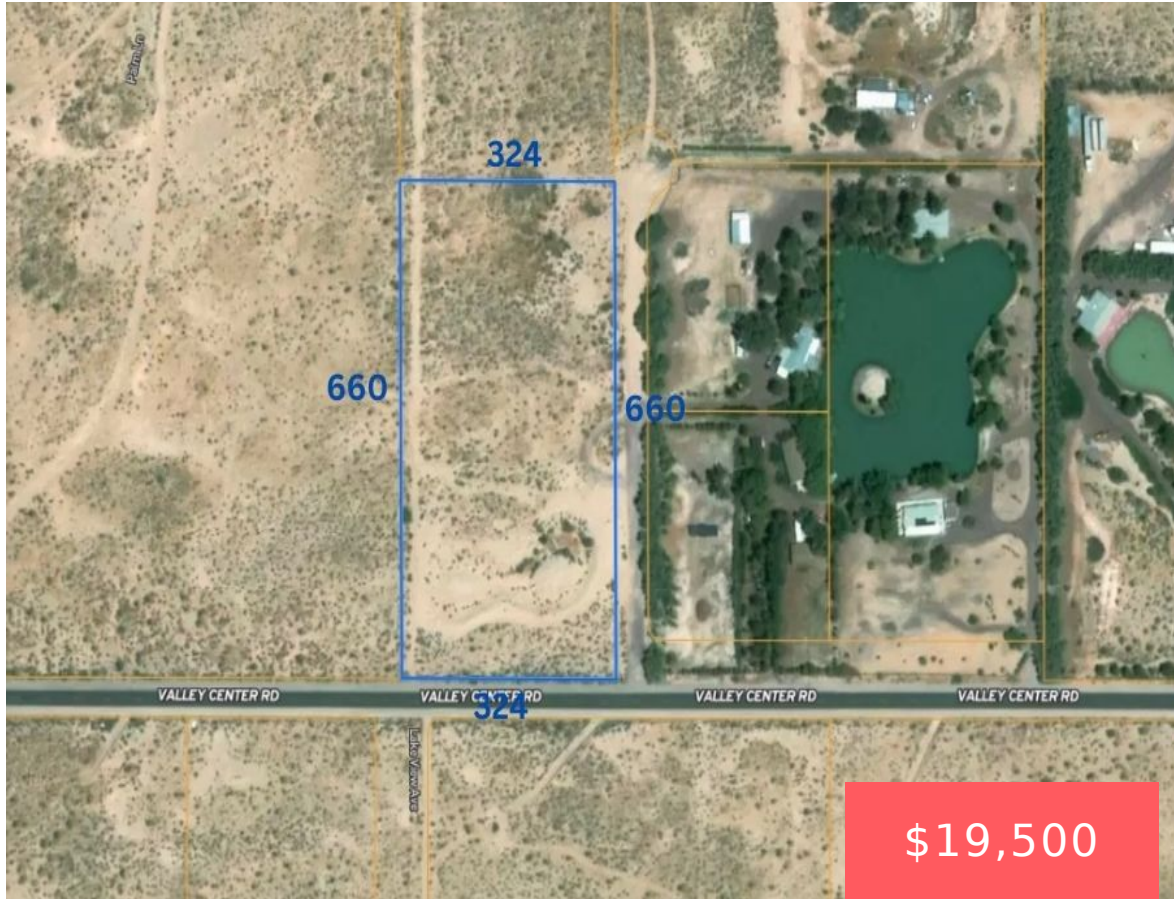

# 5-ACRE TRANQUIL DESERT RETREAT: REMOTE LAND NEAR BARSTOW, CA

https://landsellers.net

44572 Valley Center Rd,  
Newberry Springs,  
CA 92365, USA

Property Information: APN# :0515-171-32-0000 State:California County: San Bernardino Parcel Size:5 Acres Zoning: Residential Zip Code: 92365  
Water: Available (not connected) Electricity: Available (not connected) Road Access: Yes This expansive 5-acre parcel in San Bernardino, California, offers a unique opportunity to own a piece of the scenic desert landscape. Located at Silver Valley, this property is ideal for [...]

## Basics Information

**Category:** Vacant Land

**Status:** Active

**Zoning:** Residential

**Lot size, acres:** 5 acres

**APN#:** 0515-171-32-0000

**Date added:** Added 2 months ago

**Type:** Land For Sell