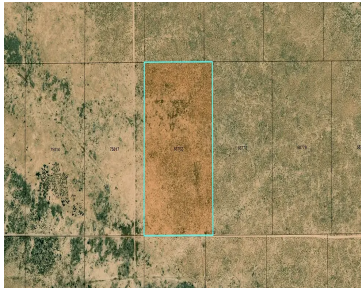

23.01-ACRE \$26,400 (\$474 INITIAL PAYMENT) - HUDSPETH COUNTY, TEXAS NEAR EL PASO

<https://landsellers.net>

\$47,400

The Ultimate Canvas: Craft Your Vision on 23 Acres in Hudspeth Take advantage of a unique investment opportunity with this extraordinary 23-acre property in the captivating expanse of Hudspeth County, Texas. Boasting easy access and close access to essential amenities, this parcel of land offers not only convenience but a gateway to a promising future. [...]

Zoning: Lot size, acres: **23.01** acres
Residential

APN#: 68762 **External Weblink:** <https://www.rawestateenterprise.com/product-page/23-01-acre-32-400-494-initial-payment-hudspeth-county-texas-near-el-paso-1>