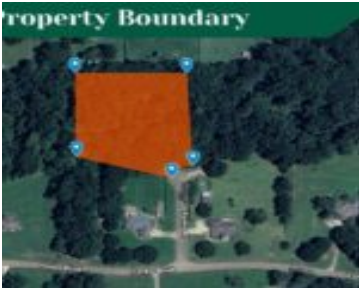

2.21 ACRES OF VACANT LAND FOR SALE IN HINDS, MISSISSIPPI

<https://landsellers.net>

Parks Pl, Jackson, MS 39212, USA

\$19,000

Discover a rare opportunity to own 2.21 acres of vacant land in Hinds, Mississippi, located on Parks Place. This spacious property offers the perfect blend of privacy, accessibility, and flexibility, making it ideal for buyers looking to build, invest, or hold land for future appreciation. Nearby Amenities Cities & Towns Downtown Jackson, MS - ~15 minutes [...]