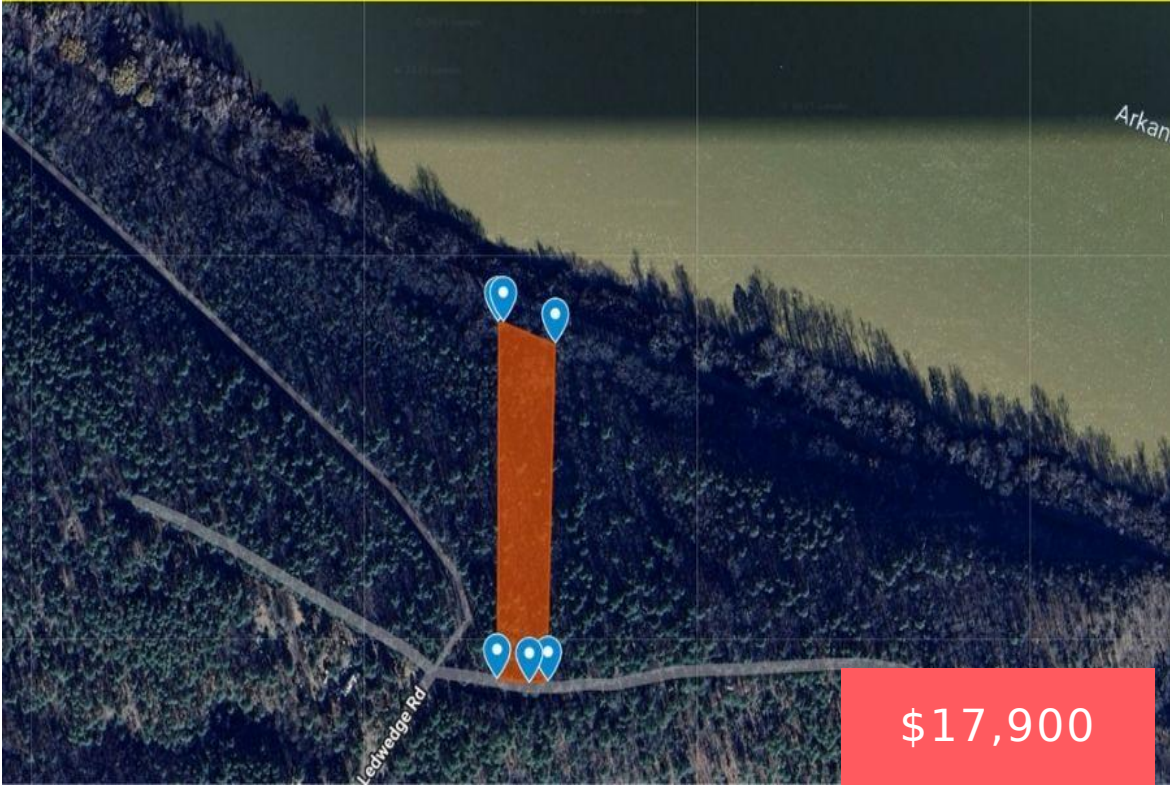

2.18 ACRES OF PEACEFUL COUNTRY LIVING IN BIGELOW, AR - PERFECT FOR YOUR DREAM ESCAPE!

<https://landsellers.net>

Ledwedge Rd,
Arkansas 72016,
USA

Property Boundaries

\$17,900

Discover the perfect blend of tranquility and convenience with this beautiful 2.18-Acre parcel on Ledwedge Rd in Bigelow, Arkansas. Nestled in a serene, rural setting with scenic surroundings, this spacious lot offers an ideal opportunity for those seeking a private getaway, homestead, or future investment. With plenty of space to build your dream home, enjoy recreational activities, [...]

- Land For Sell
- Vacant Land
- Active

Shawn Salami
(877) 505-5007

Basics Information

Call us now

Email: Support@LandSellers.net

Category: Vacant Land

Status: Active

Lot size, acres: 2.18 acres

External Weblink:

https://mrlandseller.com/P/203393/?sessionId=10aae068-0263-4300-99fb-3652c659a124&trigger_link=PmqqBZEK00Q5kffXvuEf

Type: Land
For Sell

Zoning:
Residential

APN#:
32000122001

Date added:
Added 1
month ago