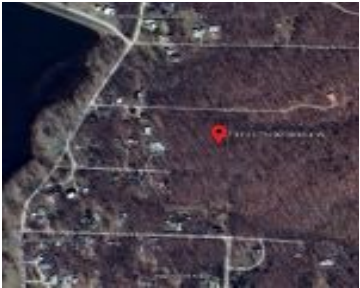

1.38-ACRE VACANT LAND IN BISMARCK, MO - YOUR PERFECT OPPORTUNITY AWAITS!

<https://landsellers.net>

655 Columbia Dr,
Bismarck, MO
63624, USA

Located in the peaceful and scenic community of Bismarck, Missouri, this spacious 1.38-acre plot offers endless possibilities. Set in a quiet, natural landscape with convenient road access, this land is ready for your vision, whether for building, investment, or a private retreat. The property is easy to locate and benefits from the area's natural beauty [...]

External Weblink: <https://mrlandseller.com/P/404111/>

Date added: Added 2 months ago

Type: Land For Sell

Access: Paved Road

Lot size, acres: 1.38 acres

APN#: 16-30-05-11-003-0001

Utilities & Services: Electricity, Water Service