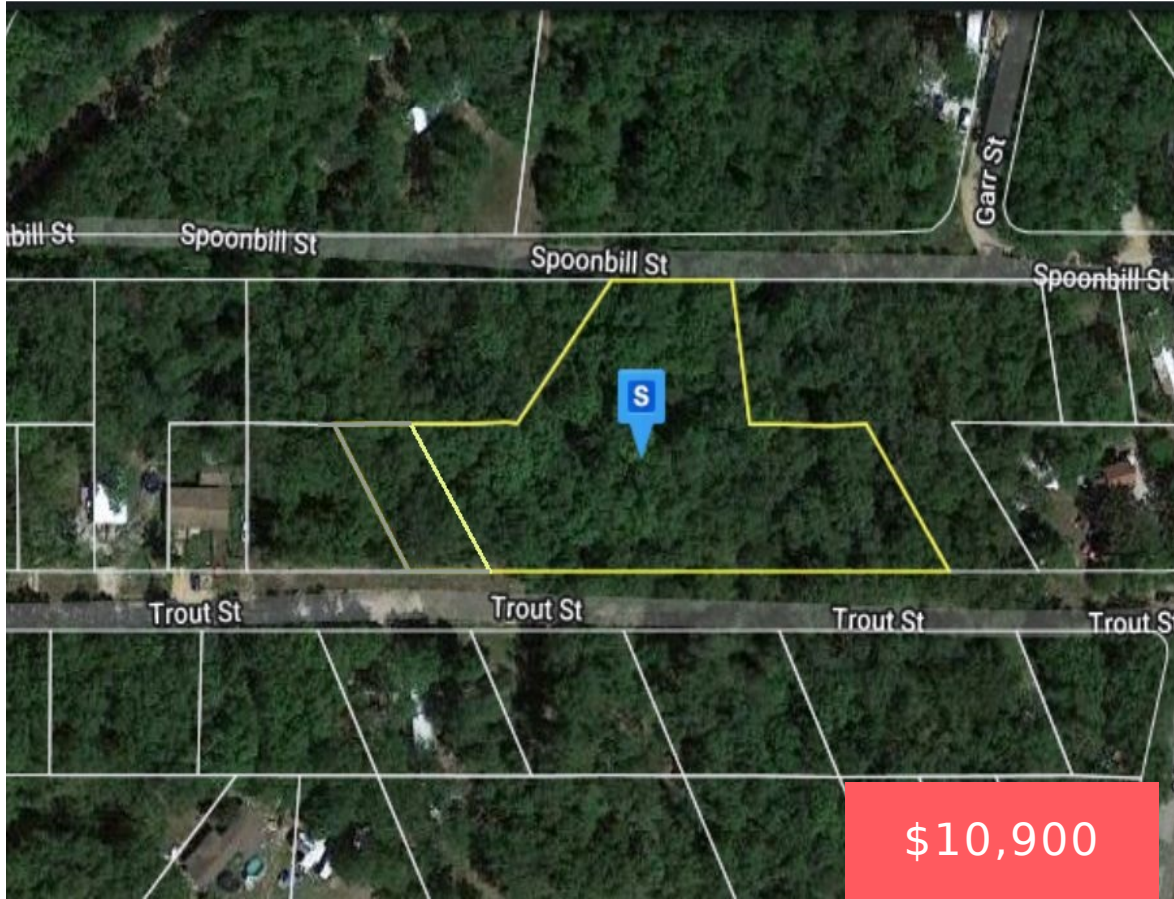

1.13 ACRE LOT IN SWAN TOWNSHIP, TANEY COUNTY, MISSOURI, OWNER FINANCE AVAILABLE!

<https://landsellers.net>

198 Trout St, Kissee Mills, MO 65680, USA

Property information APN#:047036003018008000 State: Missouri County: Taney Zip Code: 65680 Lot size: 1.13 Acres RV: Allowed - Contact planning and zoning Mobile home: Allowed - Contact planning and zoning Sewer: Available - Contact Taney County Sewer District -Sewer Line Map-Tel:4175440655 Electricity: Available - White River Valley Electric - Tel:4173359335 Water: Available - Contact Liberty Utility -Tel:8002062300 [...]

- Land For Sell
- Vacant Land
- Active

land@mrlandseller.com
(877) 505-5007

Call us now

Email: Support@LandSellers.net

Basics Information

Category: Vacant Land

Status: Active

Lot size, acres: 1.13 acres