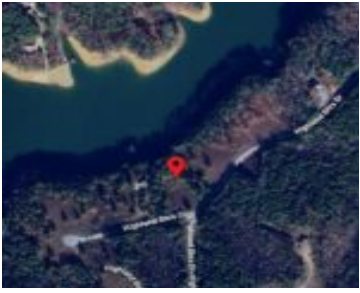

# 1.03 ACRES OF WATERFRONT LAND IN JASPER, AL - BUILD YOUR DREAM HOME ON SMITH LAKE!

<https://landsellers.net>

Highland Shrs Cir,  
Alabama 35503,  
USA

Experience lakeside living at its finest with this stunning 1.03-acre waterfront lot located on Highland Shores Circle in Jasper, Alabama. Situated within the highly sought-after Highland Shores HOA, this property offers direct access to Clear Creek, part of beautiful Smith Lake—one of Alabama’s most desirable recreational and vacation destinations. Nearby Amenities:  Shopping & Groceries: Walmart Supercenter, Publix, and local markets in downtown Jasper are [...]

**Access:** Paved Road

**Lot size, acres:** 1.03 acres

**APN#:** 67 19 04 17 0 000  
008.024

**External Weblink:** <https://mr.mrlandseller.com/l/HggUIMVVD> **Utilities & Services:** Electricity

**Date added:** Added 5 months ago