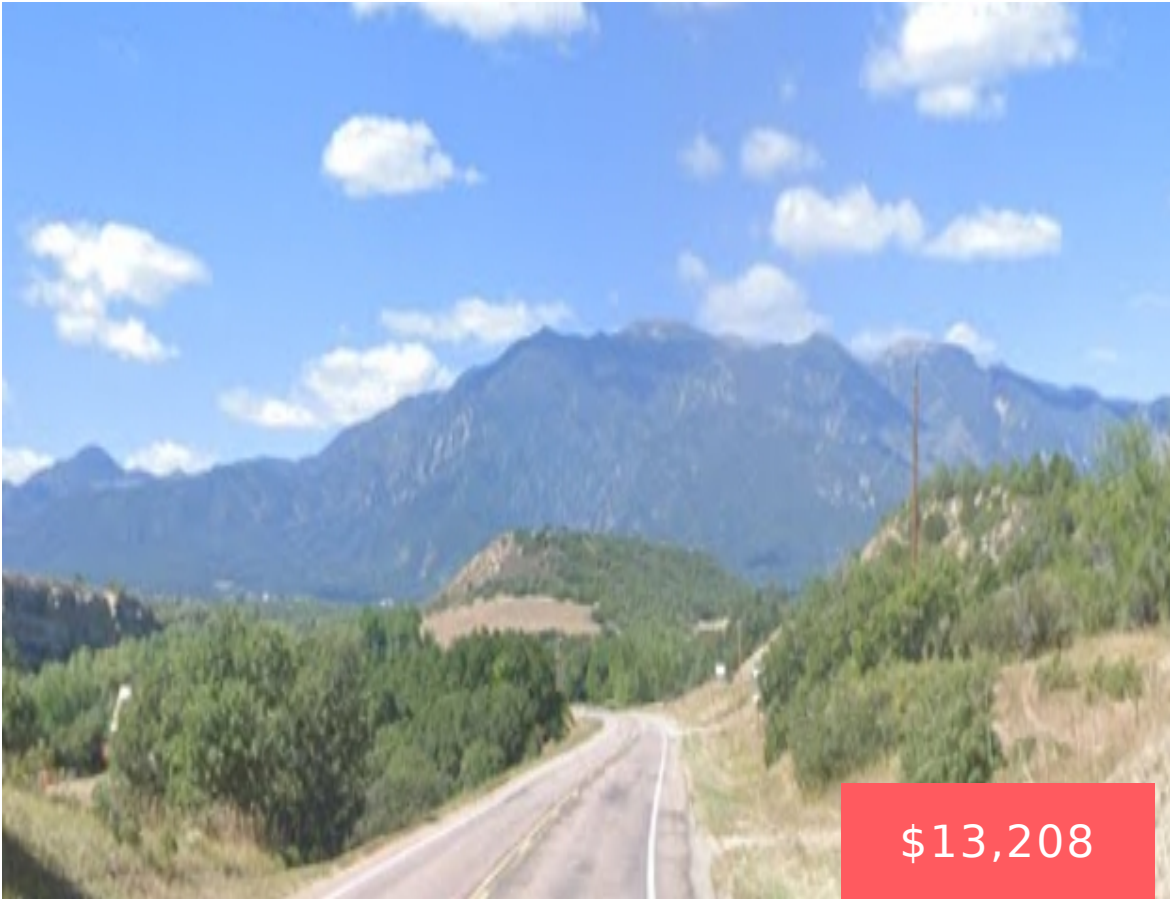

# 0.44 ACRES FOR SALE IN RYE, COLORADO

<https://landsellers.net>

Canon Ct, Colorado  
City, CO 81069,  
USA

\$13,208

Great 0.44-acre property in Colorado City. Canon Ct. does have a water line and is a dead-end cul-de-sac that needs development. It has beautiful views of the Greenhorn Mountains and is just minutes from Lake Beckwith and Hollydot Golf Course. Check out this parcel today! Right off Hwy 165 and Views of Rye! Only 1 miles from [...]