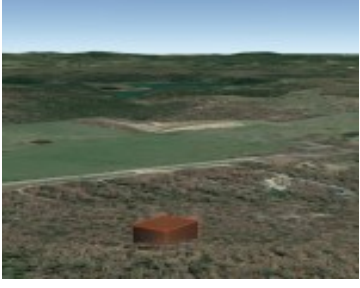

# 0.09 ACRES FOR SALE IN OZARK COUNTY, MO, MISSOURI

<https://landsellers.net>

State Hwy HH,  
Missouri 65676,  
USA

Jolene, Jolene: Ozark County Land is Calling Your Name! Unique 0.09 acre vacant lot is available for sale in rural Ozark County, Missouri. The property offers: 0.09 acres of treed land Zoned for residential use (verify allowances) Legal access via unimproved road Relatively level topography Quiet, rural surroundings Just around the corner from Isabella, MO

## Basics Information

**Category:** Vacant Land

**Type:** Land For Sell

**Status:** Active

**Access:** Dirt Road

**Zoning:** Residential

**Lot size, acres:** 0.09 acres

**APN#:** 17-0.5-21-001-002-006.00