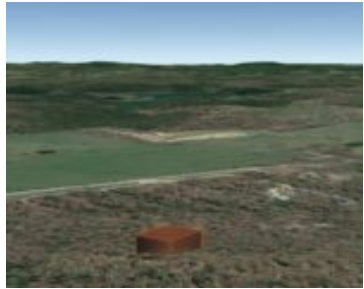

# 0.09 ACRES FOR SALE IN OZARK COUNTY, MO, MISSOURI

<https://landsellers.net>

State Hwy HH,  
Missouri 65676,  
USA

\$2,400

Jolene, Jolene: Ozark County Land is Calling Your Name! Unique 0.09 acre vacant lot is available for sale in rural Ozark County, Missouri. The property offers: 0.09 acres of treed land Zoned for residential use (verify allowances) Legal access via unimproved road Relatively level topography Quiet, rural surroundings Just around the corner from Isabella, MO

**Date added:** Added 2 years ago

**Type:** Land For Sell

**Access:** Dirt Road

**Lot size, acres:** 0.09 acres

**External Weblink:** <https://hollyoaksland.com/>

**Call us now**

Email: [Support@LandSellers.net](mailto:Support@LandSellers.net)