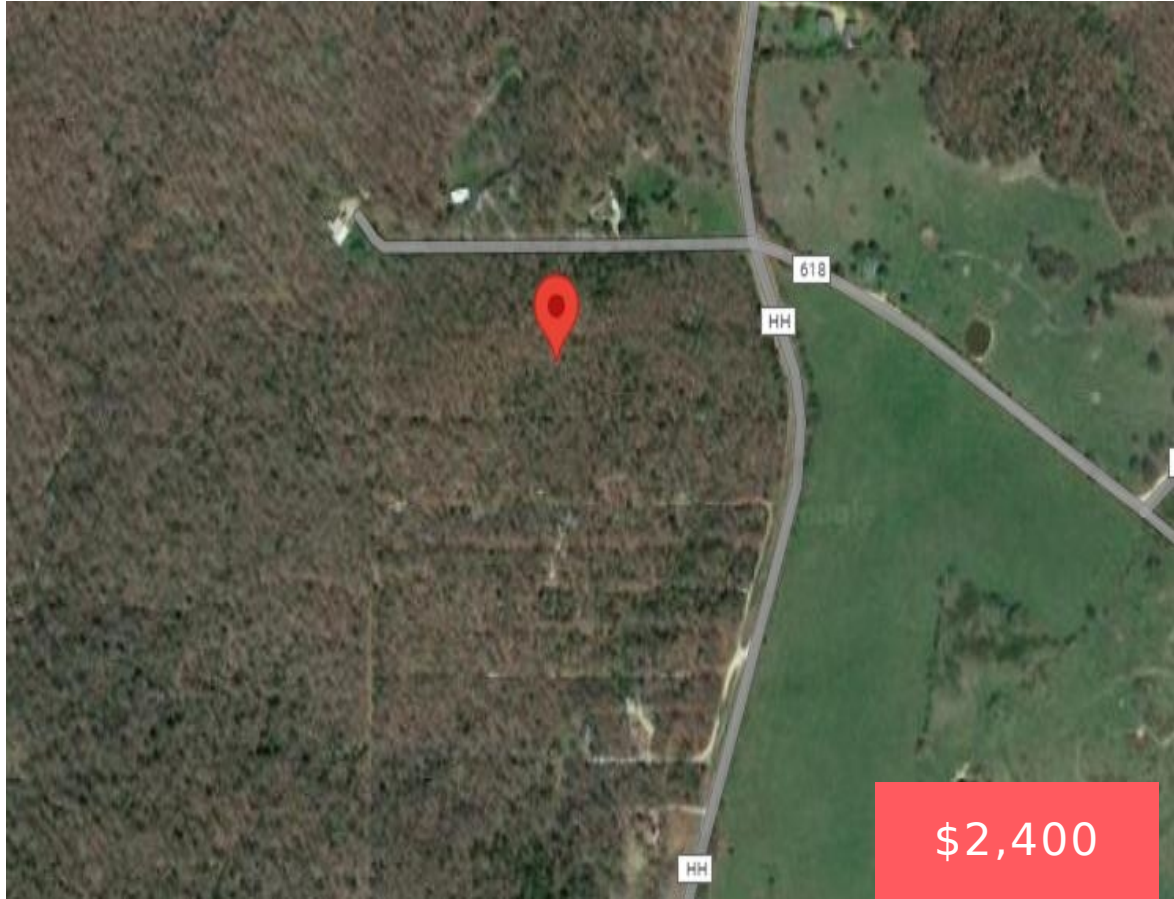

# 0.09 ACRES FOR SALE IN OZARK COUNTY, MO, MISSOURI

<https://landsellers.net>

State Hwy HH,  
Missouri 65676,  
USA

\$2,400

Jolene, Jolene: Ozark County Land is Calling Your Name! Unique 0.09 acre vacant lot is available for sale in rural Ozark County, Missouri. The property offers: 0.09 acres of treed land Zoned for residential use (verify allowances) Legal access via unimproved road Relatively level topography Quiet, rural surroundings Just around the corner from Isabella, MO

**Date added:** Added 2 years ago

**Type:** Land For Sell

**Access:** Dirt Road

**Lot size, acres:** 0.09 acres

**External Weblink:** <https://hollyoaksland.com/>

**Call us now**

Email: [Support@LandSellers.net](mailto:Support@LandSellers.net)