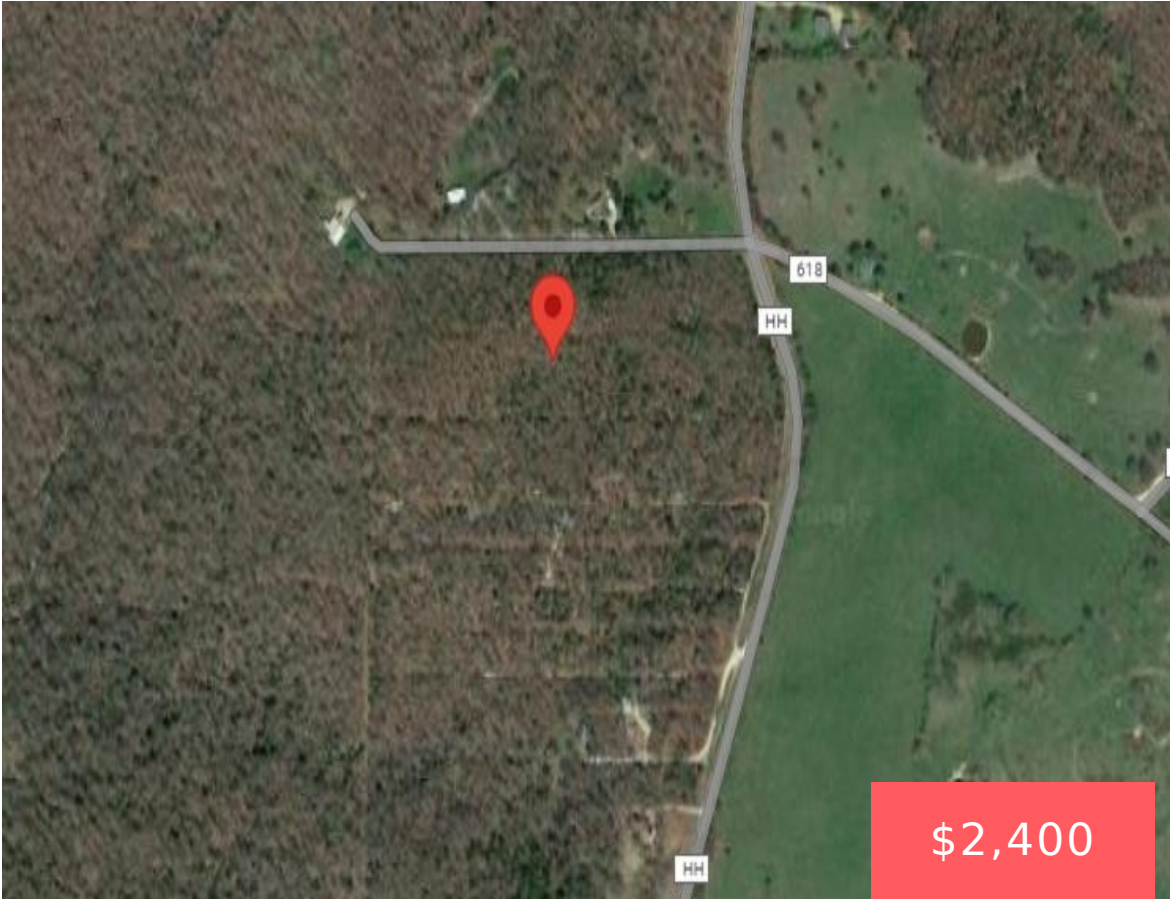

# 0.09 ACRES FOR SALE IN OZARK COUNTY, MO, MISSOURI

<https://landsellers.net>

State Hwy HH,  
Missouri 65676,  
USA

Jolene, Jolene: Ozark County Land is Calling Your Name! Unique 0.09 acre vacant lot is available for sale in rural Ozark County, Missouri. The property offers: 0.09 acres of treed land Zoned for residential use (verify allowances) Legal access via unimproved road Relatively level topography Quiet, rural surroundings Just around the corner from Isabella, MO

## Basics Information

**Category:** Vacant Land

**Type:** Land For Sell

**Status:** Active

**Access:** Dirt Road

**Zoning:** Residential

**Lot size, acres:** 0.09 acres

**APN#:** 17-0.5-21-001-002-006.00