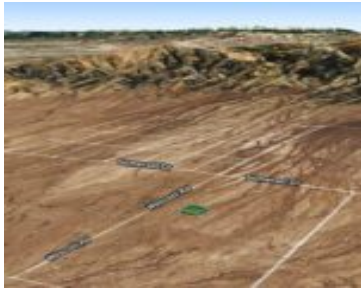

00 0.00 000000 00 00000-00000 00000000 - 00000 0000000, 00000000
0
https://landsellers.net

OWNER FINANCING

$8,299

Quiet land. Big skies. Real ownership. If you've been looking for land where
000000 000 000000000, 0000000 00 00000, 0000 0000 00000 00 00000 000000 00000, this
0.00-00000 00000000 00 00000 00000000, 00 is worth a serious look. 0 County: Elko
County, Nevada 0 Size: 2.27 Acres 0 Zoning: AR (Agricultural-Residential)
This [...]

- Land For Sell
- Vacant Land
- Active

Basics Information

Call us now

Email: Support@LandSellers.net